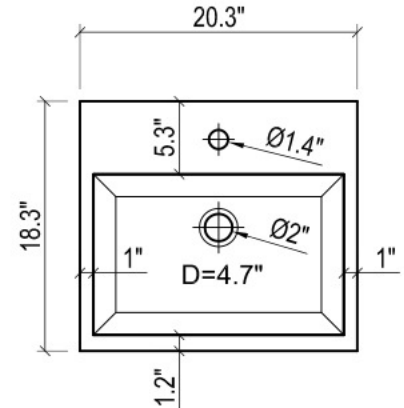

## METROPOLITAN FOR MILANO

- WALL HUNG option is also available for this model.  
Vanity height without legs is 25.3".
- Quality metal BLUM (or BLUM equivalent) soft-closing hinges and/or drawer hardware are included.

## MILANO CERAMIC SINK

FRONT VIEW

SIDE VIEW

BACK VIEW

TOP VIEW

FRONT VIEW

BACK VIEW

## METROPOLITAN FOR TRIBECA

- WALL HUNG option is also available for this model.  
Vanity height without legs is 25.3".
- Quality metal BLUM (or BLUM equivalent) soft-closing hinges and/or drawer hardware are included.

FRONT VIEW

SIDE VIEW