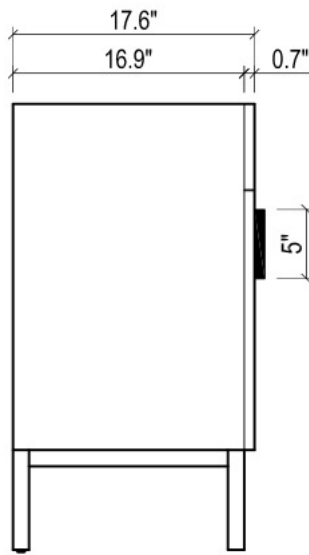

## METROPOLITAN FOR LAGUNA

- WALL HUNG option is also available for this model.  
Vanity height without legs is 25.3".
- Quality metal BLUM (or BLUM equivalent) soft-closing hinges and/or drawer hardware are included.

## LAGUNA CERAMIC SINK

FRONT VIEW

SIDE VIEW

TOP VIEW

FRONT VIEW

SIDE VIEW

## METROPOLITAN FOR MILANO

- WALL HUNG option is also available for this model.  
Vanity height without legs is 25.3".
- Quality metal BLUM (or BLUM equivalent) soft-closing hinges and/or drawer hardware are included.

## MILANO CERAMIC SINK

FRONT VIEW

SIDE VIEW

BACK VIEW

TOP VIEW

FRONT VIEW

BACK VIEW