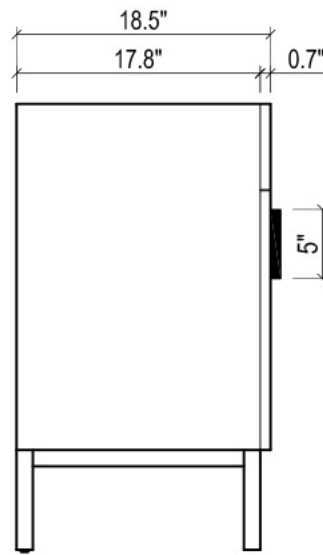

## METROPOLITAN FOR MILANO

- WALL HUNG option is also available for this model.  
Vanity height without legs is 25.3".
- Quality metal BLUM (or BLUM equivalent) soft-closing hinges and/or drawer hardware are included.

## MILANO CERAMIC SINK

FRONT VIEW

SIDE VIEW

BACK VIEW

TOP VIEW

FRONT VIEW

BACK VIEW

## METROPOLITAN FOR TRIBECA

- WALL HUNG option is also available for this model.  
Vanity height without legs is 25.3".
- Quality metal BLUM (or BLUM equivalent) soft-closing hinges and/or drawer hardware are included.

FRONT VIEW

SIDE VIEW