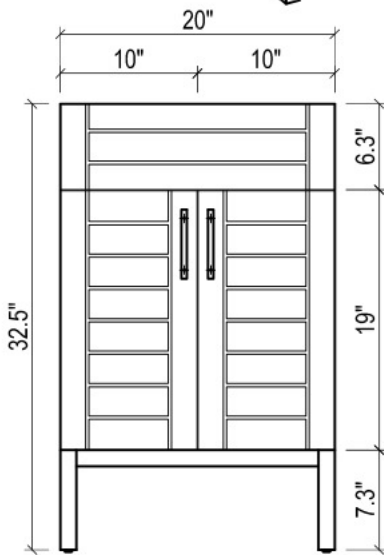

## METROPOLITAN FOR MILANO

- WALL HUNG option is also available for this model.  
Vanity height without legs is 25.3".
- Quality metal BLUM (or BLUM equivalent) soft-closing hinges and/or drawer hardware are included.

## MILANO CERAMIC SINK

FRONT VIEW

SIDE VIEW

BACK VIEW

TOP VIEW

FRONT VIEW

BACK VIEW

## METROPOLITAN FOR TRIBECA

- WALL HUNG option is also available for this model.  
Vanity height without legs is 25.3".
- Quality metal BLUM (or BLUM equivalent) soft-closing hinges and/or drawer hardware are included.