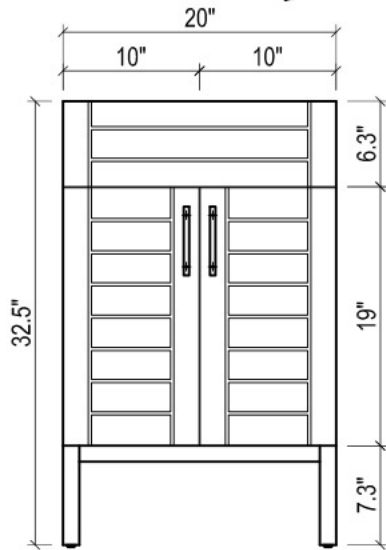

METROPOLITAN FOR MILANO

- WALL HUNG option is also available for this model.
  Vanity height without legs is 25.3".
- Quality metal BLUM (or BLUM equivalent) soft-closing hinges and/or drawer hardware are included.

MILANO CERAMIC SINK

FRONT VIEW