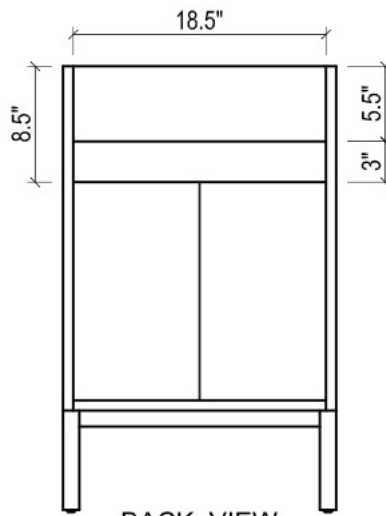

## METROPOLITAN FOR MILANO

- WALL HUNG option is also available for this model.  
Vanity height without legs is 25.3".
- Quality metal BLUM (or BLUM equivalent) soft-closing hinges and/or drawer hardware are included.

## MILANO CERAMIC SINK

FRONT VIEW

SIDE VIEW

BACK VIEW

TOP VIEW

FRONT VIEW

BACK VIEW