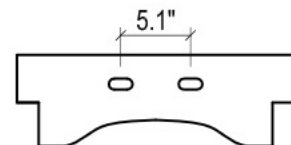

## METROPOLITAN FOR MILANO

- WALL HUNG option is also available for this model.  
Vanity height without legs is 25.3".
- Quality metal BLUM (or BLUM equivalent) soft-closing hinges and/or drawer hardware are included.

## MILANO CERAMIC SINK

FRONT VIEW

SIDE VIEW

BACK VIEW

TOP VIEW

FRONT VIEW

BACK VIEW

## METROPOLITAN FOR TRIBECA

- WALL HUNG option is also available for this model.  
Vanity height without legs is 25.3".
- Quality metal BLUM (or BLUM equivalent) soft-closing hinges and/or drawer hardware are included.