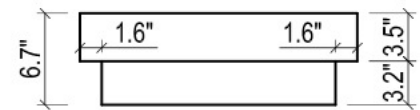

## METROPOLITAN FOR MILANO

- WALL HUNG option is also available for this model.  
Vanity height without legs is 25.3".
- Quality metal BLUM (or BLUM equivalent) soft-closing hinges and/or drawer hardware are included.

## MILANO CERAMIC SINK

FRONT VIEW

SIDE VIEW

BACK VIEW

TOP VIEW

FRONT VIEW

BACK VIEW