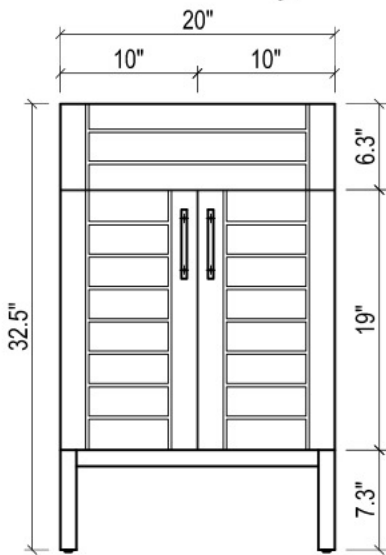

METROPOLITAN FOR LAGUNA

- WALL HUNG option is also available for this model.
  Vanity height without legs is 25.3".
- Quality metal BLUM (or BLUM equivalent) soft-closing hinges and/or drawer hardware are included.

LAGUNA CERAMIC SINK