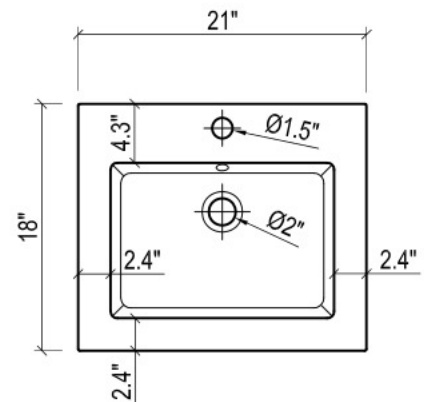

## METROPOLITAN FOR LAGUNA

- WALL HUNG option is also available for this model.  
Vanity height without legs is 25.3".
- Quality metal BLUM (or BLUM equivalent) soft-closing hinges and/or drawer hardware are included.

## LAGUNA CERAMIC SINK

FRONT VIEW

SIDE VIEW

TOP VIEW

FRONT VIEW

SIDE VIEW

## METROPOLITAN FOR MILANO

- WALL HUNG option is also available for this model.  
Vanity height without legs is 25.3".
- Quality metal BLUM (or BLUM equivalent) soft-closing hinges and/or drawer hardware are included.

## METROPOLITAN FOR TRIBECA

- WALL HUNG option is also available for this model.  
Vanity height without legs is 25.3".
- Quality metal BLUM (or BLUM equivalent) soft-closing hinges and/or drawer hardware are included.