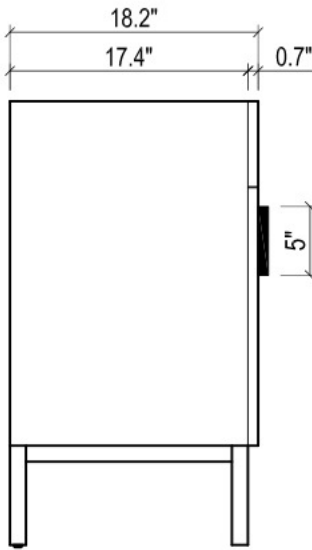

METROPOLITAN FOR MILANO

- WALL HUNG option is also available for this model.
  Vanity height without legs is 25.3".
- Quality metal BLUM (or BLUM equivalent) soft-closing hinges and/or drawer hardware are included.

MILANO CERAMIC SINK

SIDE VIEW

FRONT VIEW