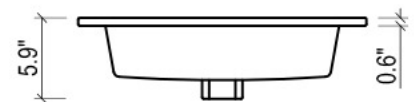

METROPOLITAN FOR LAGUNA

- WALL HUNG option is also available for this model.
  Vanity height without legs is 25.3".
- Quality metal BLUM (or BLUM equivalent) soft-closing hinges and/or drawer hardware are included.

LAGUNA CERAMIC SINK

FRONT VIEW