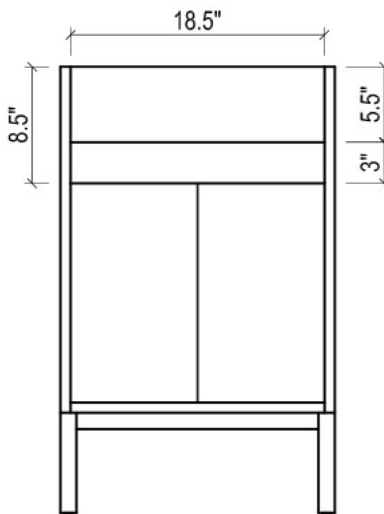

## METROPOLITAN FOR MILANO

- WALL HUNG option is also available for this model.  
Vanity height without legs is 25.3".
- Quality metal BLUM (or BLUM equivalent) soft-closing hinges and/or drawer hardware are included.

## MILANO CERAMIC SINK

FRONT VIEW

SIDE VIEW

BACK VIEW

TOP VIEW

FRONT VIEW

BACK VIEW

## METROPOLITAN FOR TRIBECA

- WALL HUNG option is also available for this model.  
Vanity height without legs is 25.3".
- Quality metal BLUM (or BLUM equivalent) soft-closing hinges and/or drawer hardware are included.

FRONT VIEW

SIDE VIEW