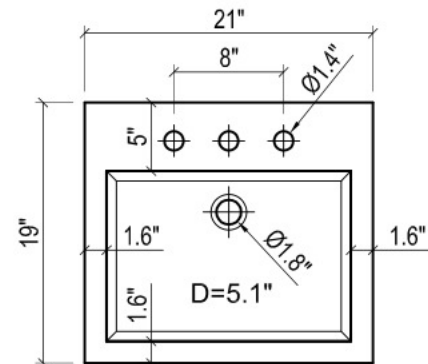

## METROPOLITAN FOR TRIBECA

- WALL HUNG option is also available for this model.  
Vanity height without legs is 25.3".
- Quality metal BLUM (or BLUM equivalent) soft-closing hinges and/or drawer hardware are included.

FRONT VIEW

SIDE VIEW

## TRIBECA CERAMIC SINK

(available in 1 hole or 8" faucet drills)

TOP VIEW

FRONT VIEW

BACK VIEW