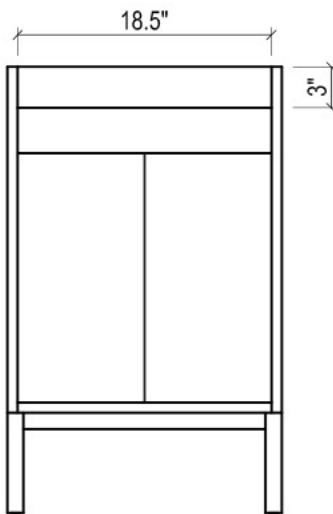

## LAGUNA CERAMIC SINK

FRONT VIEW

SIDE VIEW

TOP VIEW

FRONT VIEW

SIDE VIEW

## METROPOLITAN FOR MILANO

- WALL HUNG option is also available for this model.  
Vanity height without legs is 25.3".
- Quality metal BLUM (or BLUM equivalent) soft-closing hinges and/or drawer hardware are included.

## MILANO CERAMIC SINK

FRONT VIEW

SIDE VIEW

BACK VIEW

TOP VIEW

FRONT VIEW

BACK VIEW